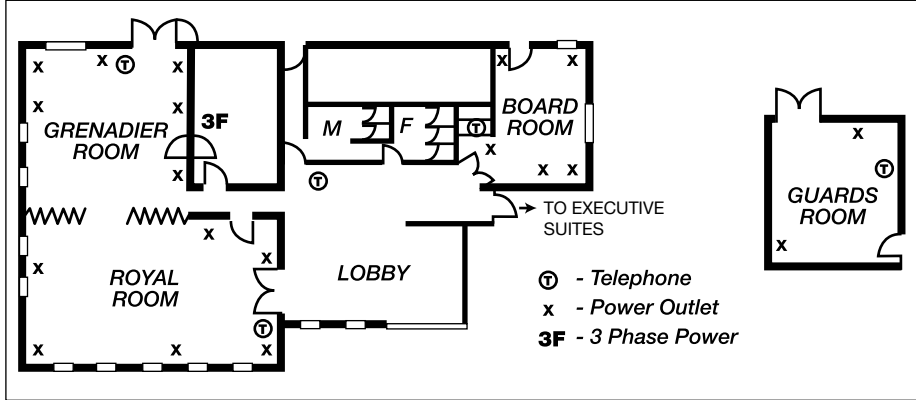

ROOM LAYOUT

CAPACITY

Room	Class Room	U-Shape	Board Room	Theatre
Royal Grenadier	56	45	-	130
Royal	40	30	36	50
Grenadier	30	24	32	50
Boardroom	12	10	12	20
Guards	16	16	20	40
Syndicate	-	-	12	-

SETTING STYLES